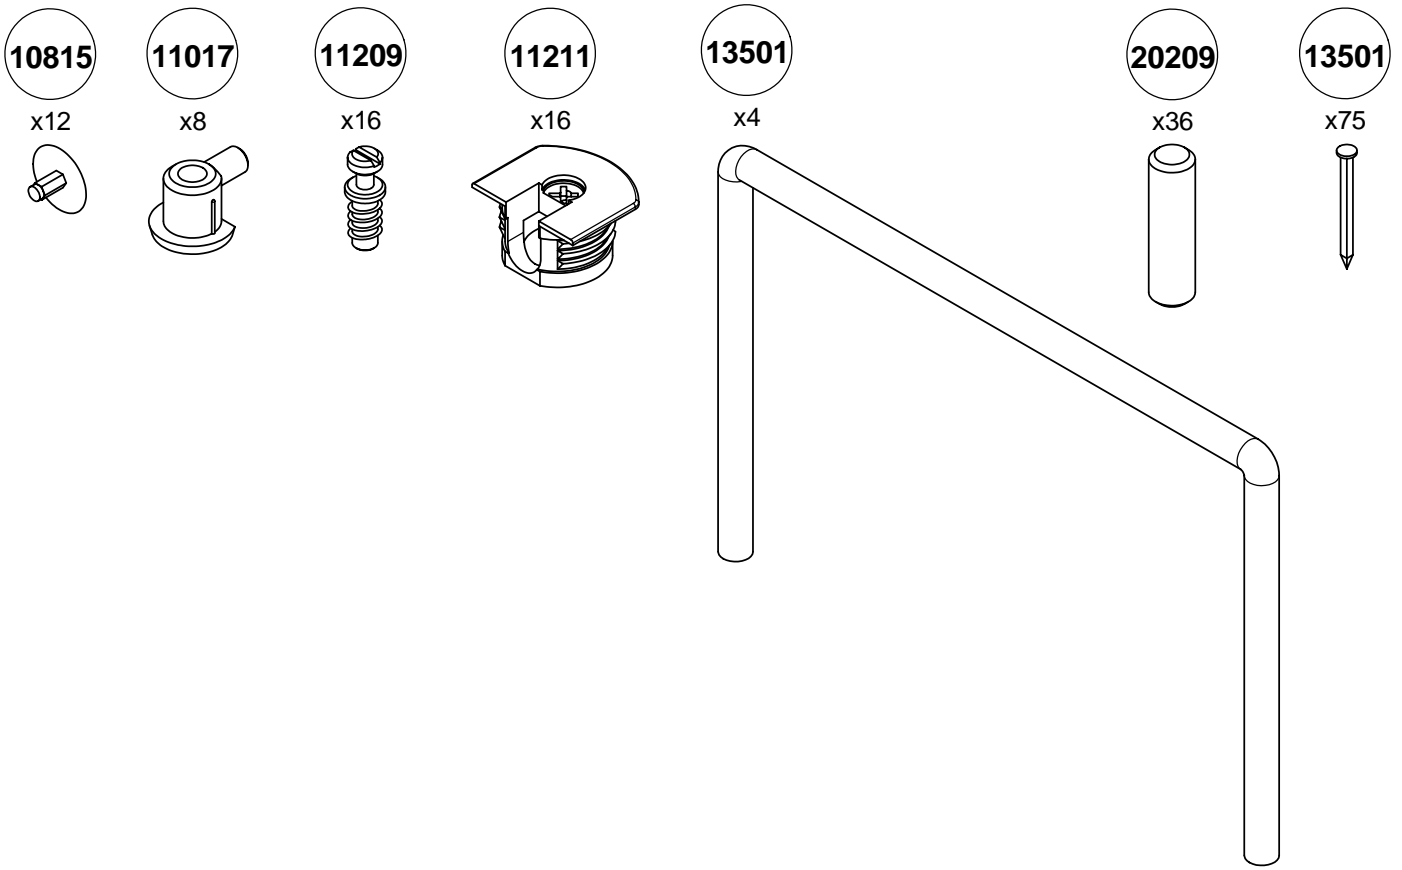

80128

TVILUM-SCANBIRK

Made in Denmark

© TVILUM-SCANBIRK, 06-03 2008

Egon Kristiansens Allé 2
DK-8882 Faarvang, Denmark

1

2

3

4

5

6

7

8

9

10

11

12