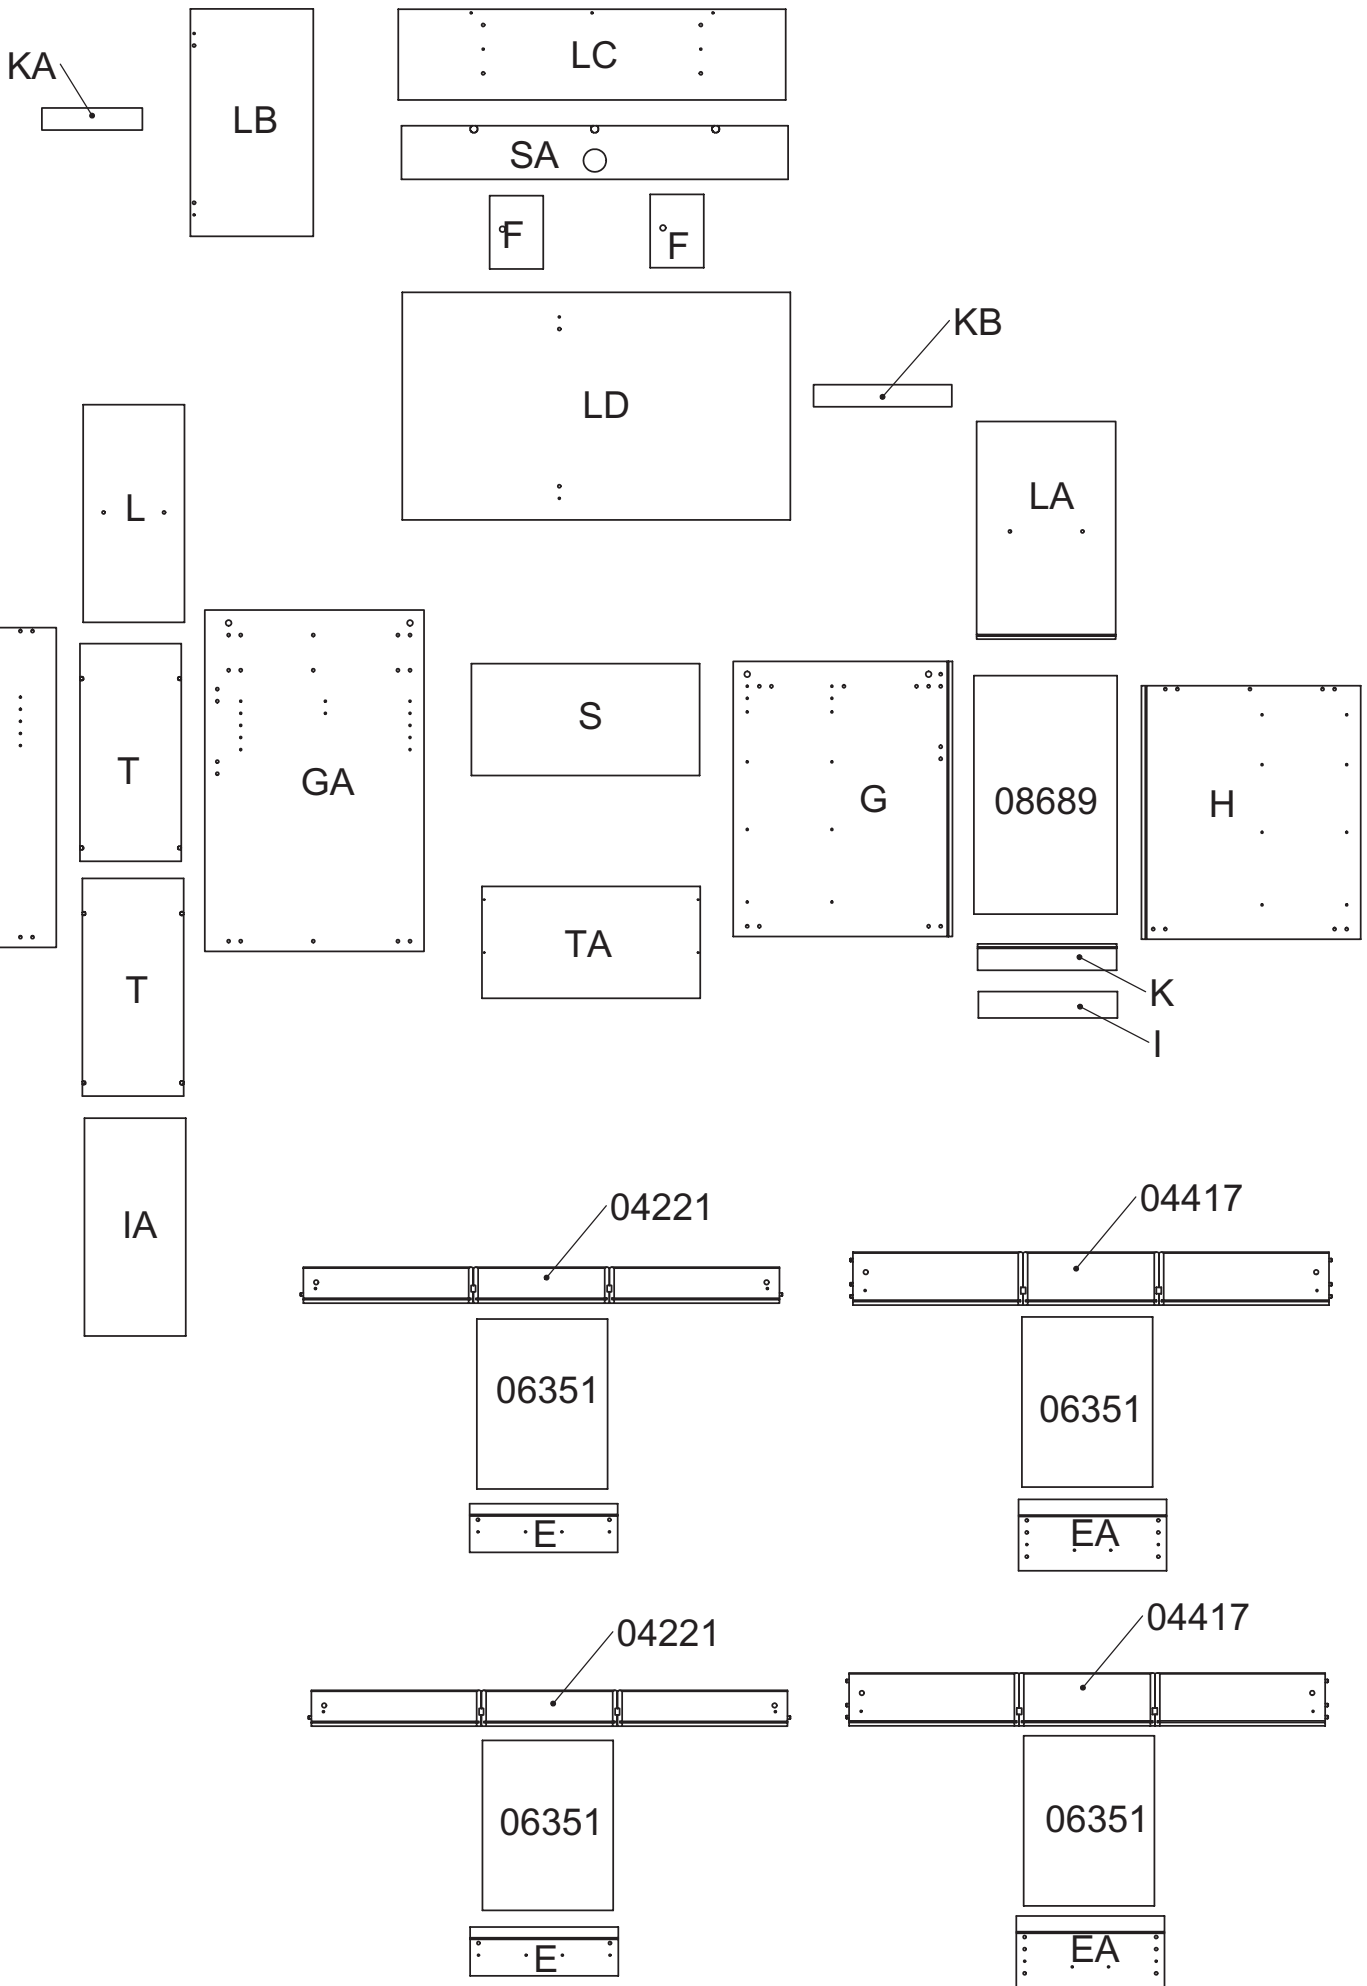

80125

TVILUM-SCANBIRK

Made in Denmark

© TVILUM-SCANBIRK, 07-05-2008

Egon Kristiansens Allé 2
DK-8882 Faarvang, Denmark

4

5

6

7

8

9

10

11

12

13

14

15

16

17

18

19

20

21