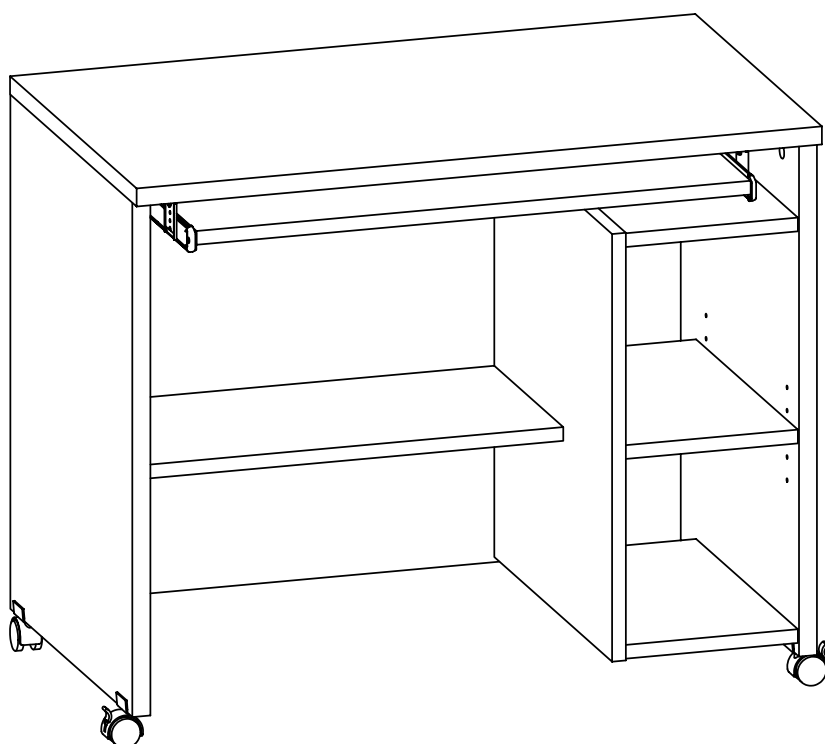

# 30665

TVILUM-SCANBIRK

Made in Denmark

© TVILUM-SCANBIRK, 14-07-2004

Ege Allé 2  
DK-8882 Faarvang, Denmark

10815

x2

10830