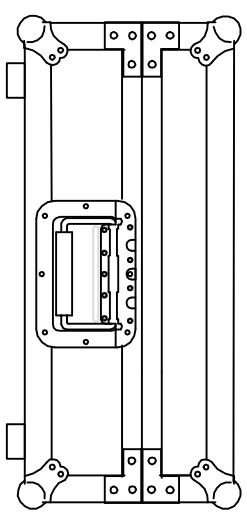

RRDJ10

FRONT VIEW

LEFT VIEW

BACK VIEW

RIGHT VIEW

TOP VIEW

SKU: RRDJ10		BY: ROAD READY CASES	
UPC: NA		DATE:	
APPROVAL SIGNATURE:			
DRAWING DATE:	SCALE:	DRAWING NUMBER:	REVISION:
02 / 16 / 2016	1:8	1/3	

RRDJ10

		SKU: RRDJ10	BY:
		UPC: NA	ROAD READY CASES
APPROVAL SIGNATURE:		DATE:	
DRAWING DATE:	SCALE:	DRAWING NUMBER:	REVISION:
02 / 16 / 2016	1:8	2/3	

RRDJ10

		SKU: RRDJ10 UPC: NA APPROVAL SIGNATURE: _____ DATE: _____	BY: _____ ROAD READY CASES
DRAWING DATE: 02 / 16 / 2016	SCALE: 1:8	DRAWING NUMBER: 3/3	REVISION: /