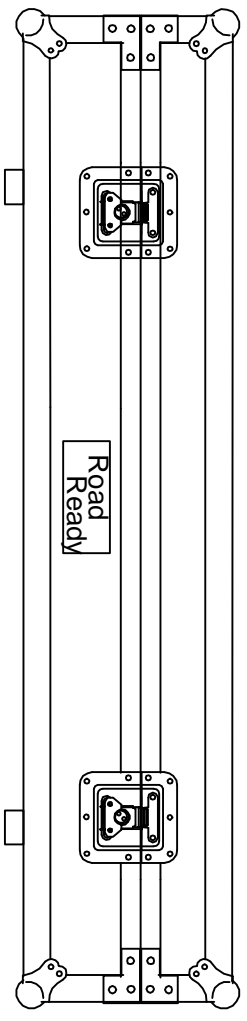

RRDJ10

FRONT VIEW

LEFT VIEW

BACK VIEW

RIGHT VIEW

TOP VIEW

SKU: RRDJ10		BY: ROAD READY CASES	
UPC: NA		DATE:	
APPROVAL SIGNATURE:			
DRAWING DATE:	SCALE:	DRAWING NUMBER:	REVISION:
02 / 16 / 2016	1:8	1/3	

RRDJ10

		SKU: RRDJ10	BY:
		UPC: NA	ROAD READY CASES
APPROVAL SIGNATURE:		DATE:	
DRAWING DATE:	SCALE:	DRAWING NUMBER:	REVISION:
02 / 16 / 2016	1:8	2/3	

RRDJ10

		SKU: RRDJ10 UPC: NA APPROVAL SIGNATURE: _____ DATE: _____	BY: _____ ROAD READY CASES
DRAWING DATE: 02 / 16 / 2016	SCALE: 1:8	DRAWING NUMBER: 3/3	REVISION: /