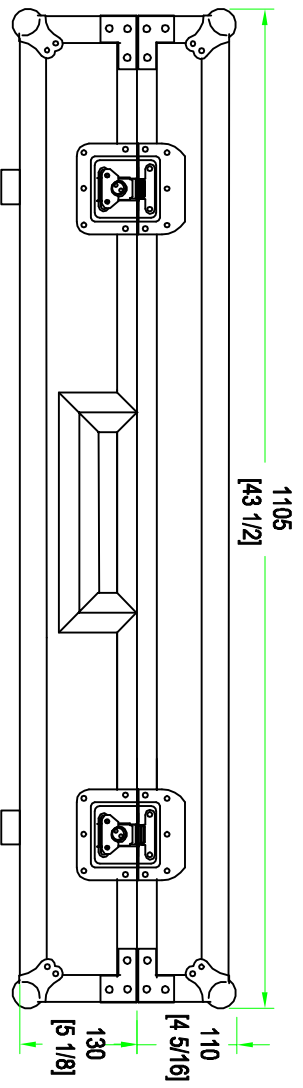

RRDJ10

FRONT VIEW

LEFT VIEW

BACK VIEW

RIGHT VIEW

TOP VIEW

SKU: RRDJ10		BY: ROAD READY CASES	
UPC: NA		DATE:	
APPROVAL SIGNATURE:			
DRAWING DATE:	SCALE:	DRAWING NUMBER:	REVISION:
02 / 16 / 2016	1:8	1/3	

RRDJ10

		SKU: RRDJ10	BY:
		UPC: NA	ROAD READY CASES
APPROVAL SIGNATURE:		DATE:	
DRAWING DATE:	SCALE:	DRAWING NUMBER:	REVISION:
02 / 16 / 2016	1:8	2/3	

RRDJ10

		SKU: RRDJ10 UPC: NA APPROVAL SIGNATURE: _____ DATE: _____	BY: _____ ROAD READY CASES
DRAWING DATE: 02 / 16 / 2016	SCALE: 1:8	DRAWING NUMBER: 3/3	REVISION: /