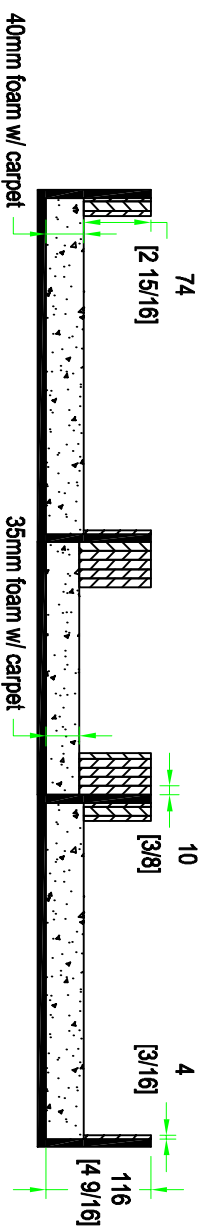

RRDJ10

FRONT VIEW

LEFT VIEW

BACK VIEW

RIGHT VIEW

TOP VIEW

SKU: RRDJ10		BY: ROAD READY CASES	
UPC: NA		DATE:	
APPROVAL SIGNATURE:			
DRAWING DATE:	SCALE:	DRAWING NUMBER:	REVISION:
02 / 16 / 2016	1:8	1/3	

RRDJ10

		SKU: RRDJ10	BY:
		UPC: NA	ROAD READY CASES
APPROVAL SIGNATURE:		DATE:	
DRAWING DATE:	SCALE:	DRAWING NUMBER:	REVISION:
02 / 16 / 2016	1:8	2/3	

RRDJ10

		SKU: RRDJ10 UPC: NA APPROVAL SIGNATURE: _____ DATE: _____	BY: _____ ROAD READY CASES
DRAWING DATE: 02 / 16 / 2016	SCALE: 1:8	DRAWING NUMBER: 3/3	REVISION: /