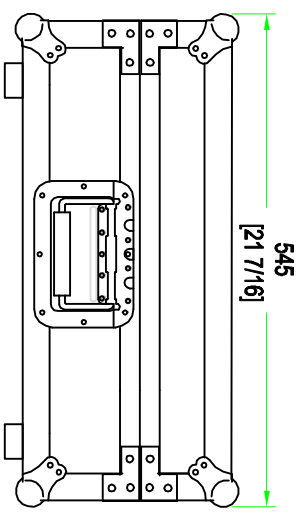

RRDJ10

FRONT VIEW

LEFT VIEW

BACK VIEW

RIGHT VIEW

TOP VIEW

SKU: RRDJ10		BY: ROAD READY CASES	
UPC: NA		DATE:	
APPROVAL SIGNATURE:			
DRAWING DATE:	SCALE:	DRAWING NUMBER:	REVISION:
02 / 16 / 2016	1:8	1/3	

RRDJ10

		SKU: RRDJ10	BY:
		UPC: NA	ROAD READY CASES
APPROVAL SIGNATURE:		DATE:	
DRAWING DATE:	SCALE:	DRAWING NUMBER:	REVISION:
02 / 16 / 2016	1:8	2/3	

RRDJ10

		SKU: RRDJ10 UPC: NA APPROVAL SIGNATURE: _____ DATE: _____	BY: _____ ROAD READY CASES
DRAWING DATE: 02 / 16 / 2016	SCALE: 1:8	DRAWING NUMBER: 3/3	REVISION: /