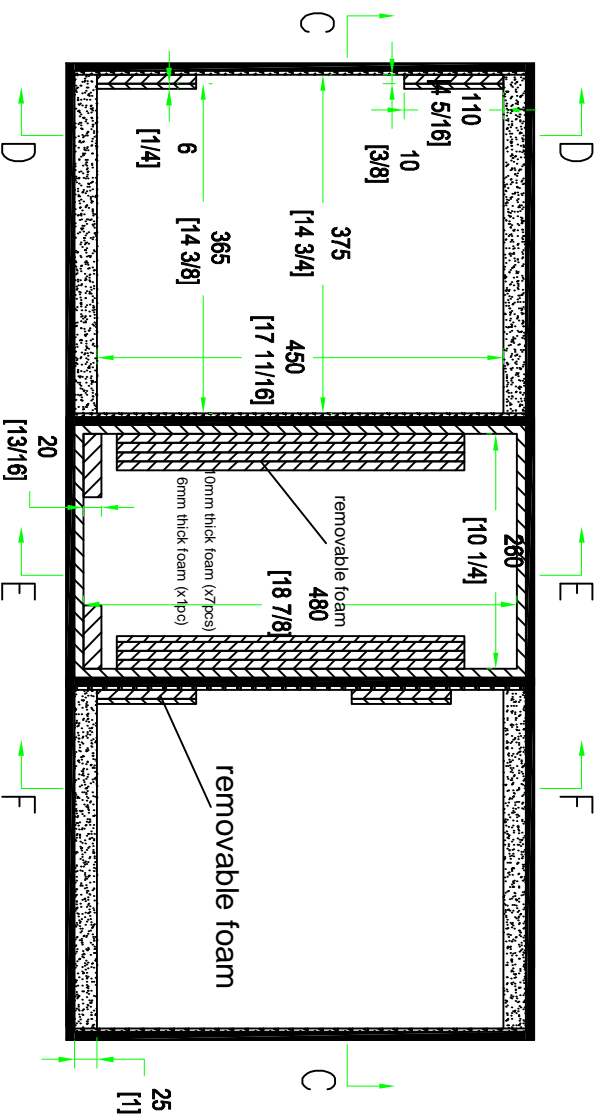

RRDJ10

FRONT VIEW

LEFT VIEW

BACK VIEW

RIGHT VIEW

TOP VIEW

SKU: RRDJ10		BY: ROAD READY CASES	
UPC: NA		DATE:	
APPROVAL SIGNATURE:			
DRAWING DATE:	SCALE:	DRAWING NUMBER:	REVISION:
02 / 16 / 2016	1:8	1/3	

RRDJ10

		SKU: RRDJ10	BY:
		UPC: NA	ROAD READY CASES
APPROVAL SIGNATURE:		DATE:	
DRAWING DATE:	SCALE:	DRAWING NUMBER:	REVISION:
02 / 16 / 2016	1:8	2/3	

RRDJ10

		SKU: RRDJ10 UPC: NA APPROVAL SIGNATURE: _____ DATE: _____	BY: _____ ROAD READY CASES
DRAWING DATE: 02 / 16 / 2016	SCALE: 1:8	DRAWING NUMBER: 3/3	REVISION: /