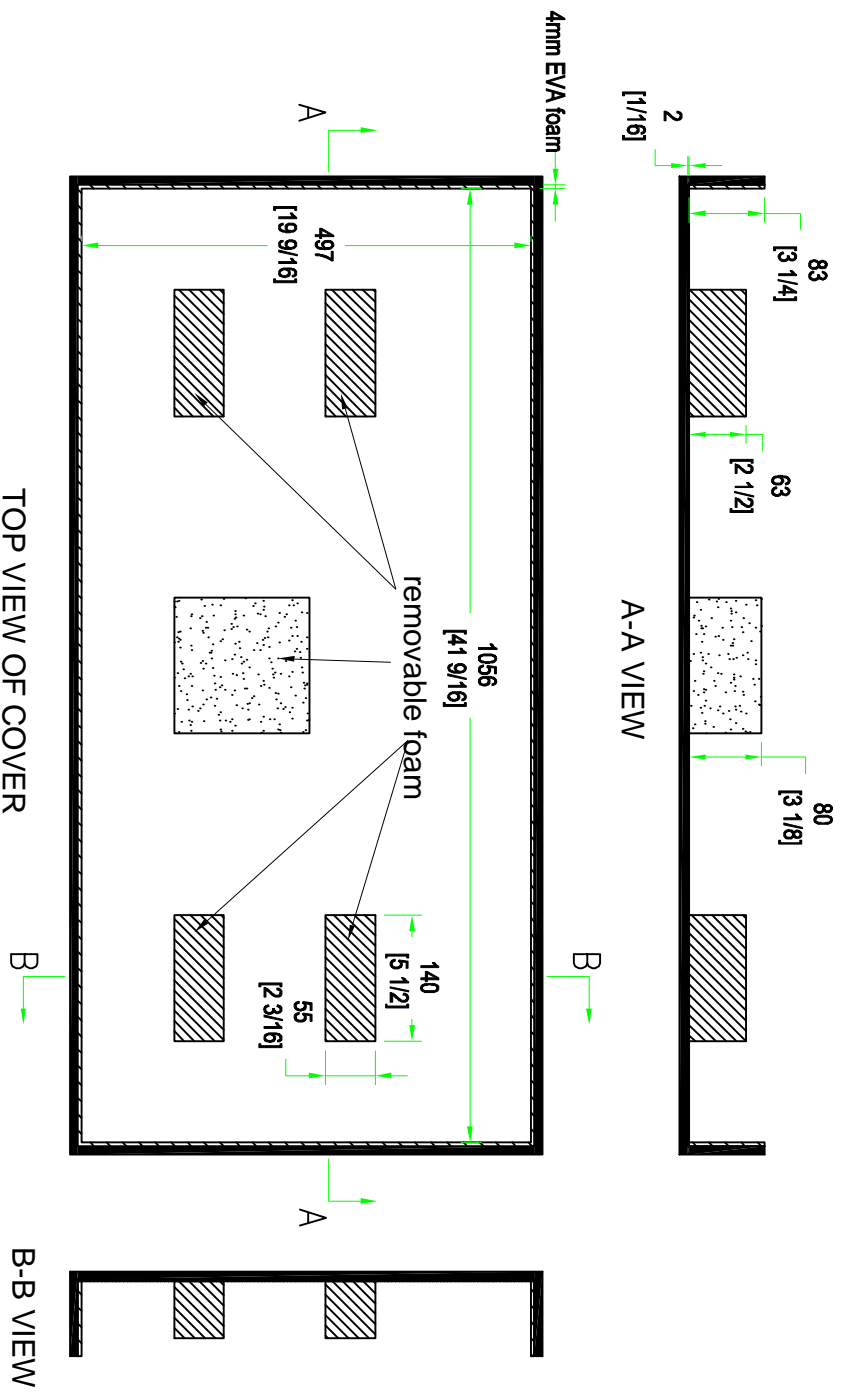

RRDJ10

FRONT VIEW

LEFT VIEW

BACK VIEW

RIGHT VIEW

TOP VIEW

SKU: RRDJ10		BY: ROAD READY CASES	
UPC: NA		DATE:	
APPROVAL SIGNATURE:			
DRAWING DATE:	SCALE:	DRAWING NUMBER:	REVISION:
02 / 16 / 2016	1:8	1/3	

RRDJ10

		SKU: RRDJ10	BY:
		UPC: NA	ROAD READY CASES
APPROVAL SIGNATURE:		DATE:	
DRAWING DATE:	SCALE:	DRAWING NUMBER:	REVISION:
02 / 16 / 2016	1:8	2/3	

RRDJ10

		SKU: RRDJ10 UPC: NA APPROVAL SIGNATURE: _____ DATE: _____	BY: _____ ROAD READY CASES
DRAWING DATE: 02 / 16 / 2016	SCALE: 1:8	DRAWING NUMBER: 3/3	REVISION: /