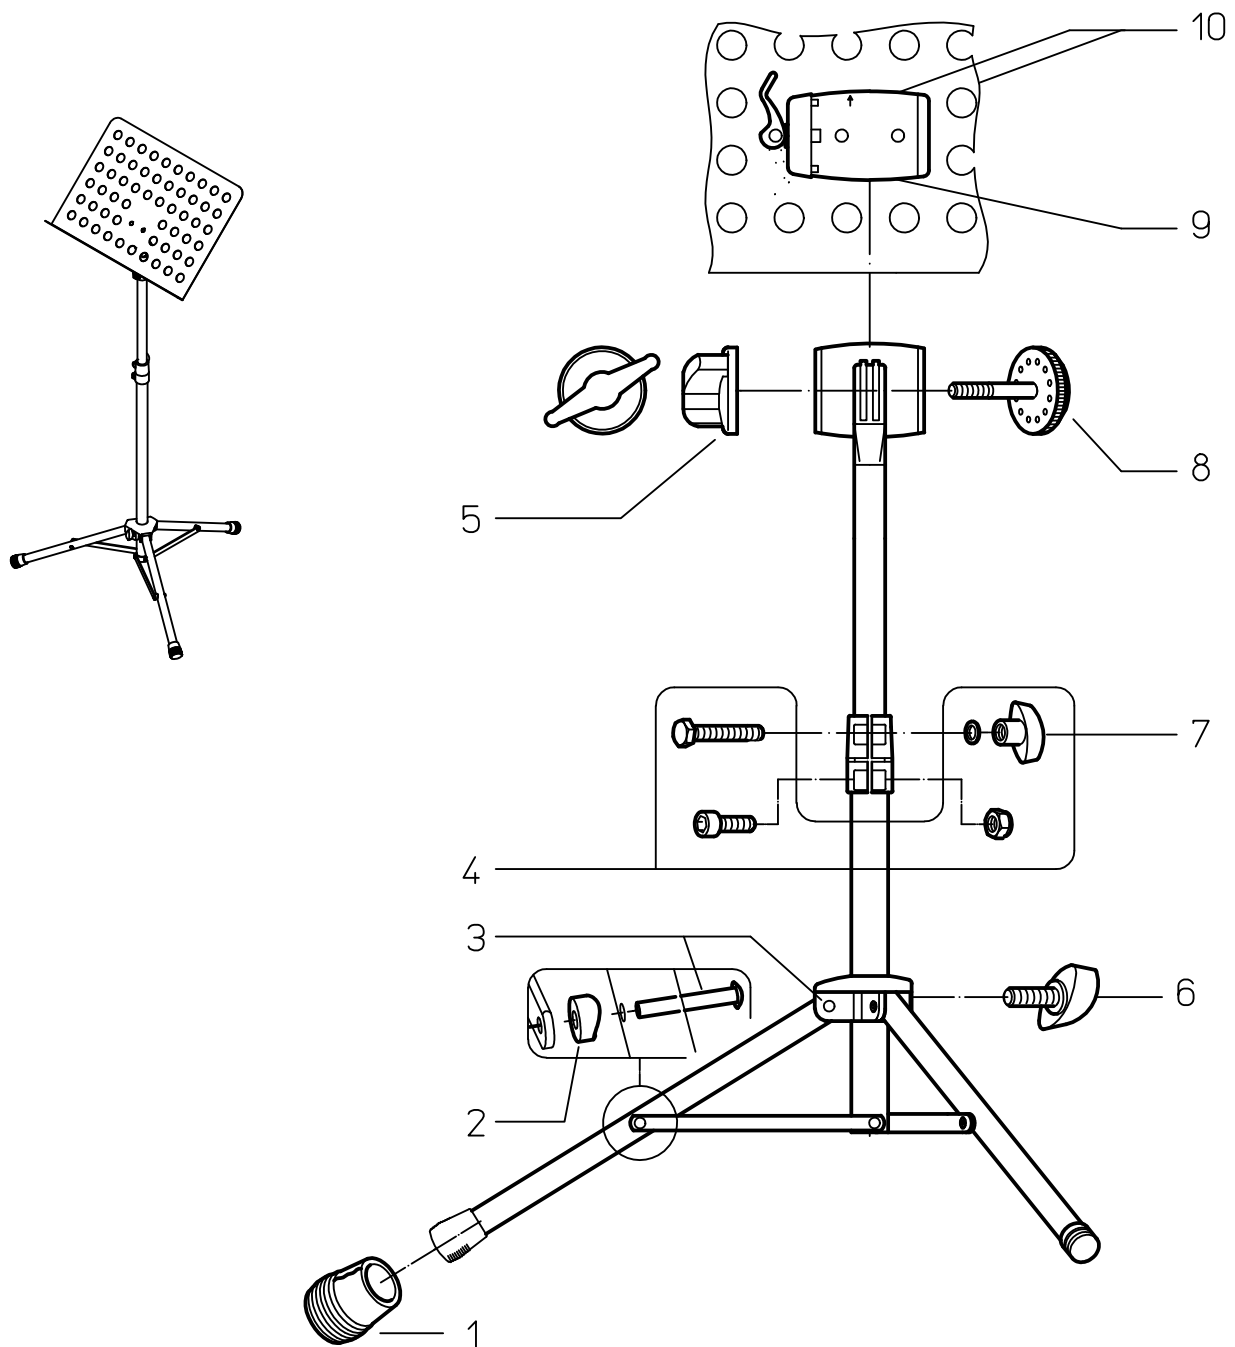

# 11940 Orchestra Music Stand

11940.000.55 black

pos.	description	art.-no.	qty.
1	end cap lø22	7-118-700155	3
2	disc ø15	7-119-400555	6
3	rivet ø5x35mm	7-119-400655	3
4	telescope screw set	7-37885-2-55	1
5	swivel joint nut M6 (circular shape)	7-119-400155	1
6	locking screw M8x20	7-119-400355	1
7	locking nut M6 (wing shape)	01-83-260-55	1
8	swivel joint screw M6x38	7-119-400255	1
9	carriage w/clamp (2xø6/45mm)	03-22-610-55	1
10	plate with plate holder	7-119-400855	1