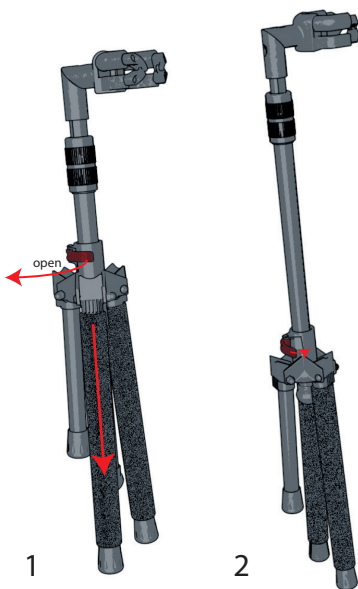

GSRL

Details

Specially formulated form for extra protection.

New design auto grip system for extra security.

Fully adjustable height to adapt any guitar

When you use