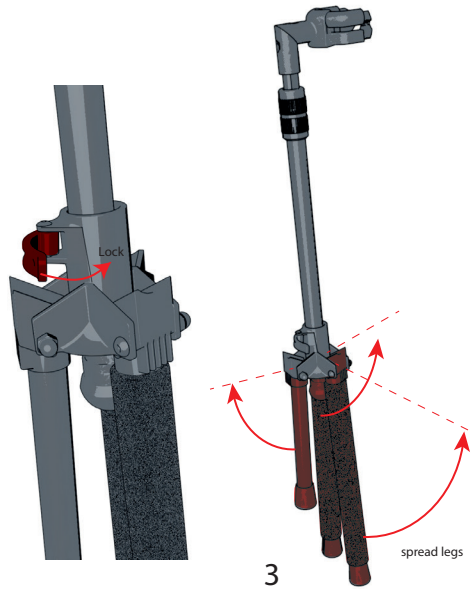

GSRL

Details

Specially formulated form for extra protection.

New design auto grip system for extra security.

Fully adjustable height to adapt any guitar

When you use