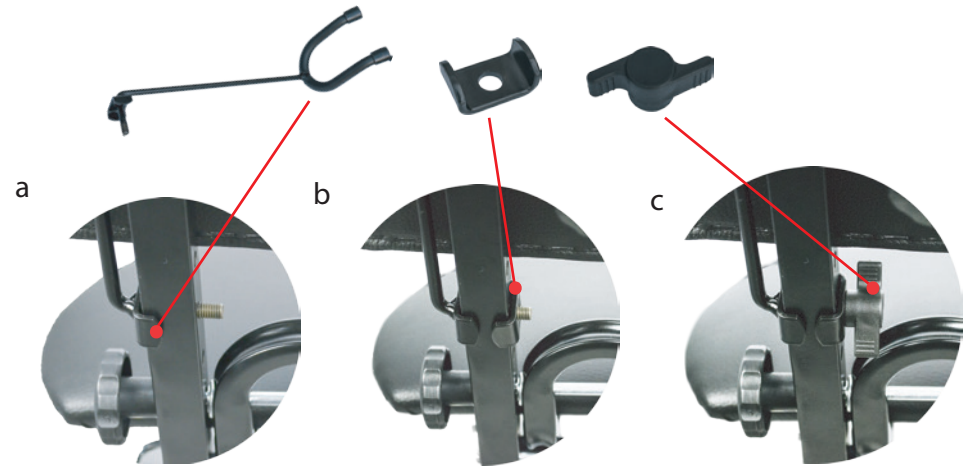

① Release the lock

② Release the lock (2 steps)

③ Release the lock (2 steps)

④

Fix the back seat with the knob (2 steps)

⑤

Fix the hook with the butterfly screw (3 steps)

GPC MANUAL

CHAIR FOR GUITAR PLAYER