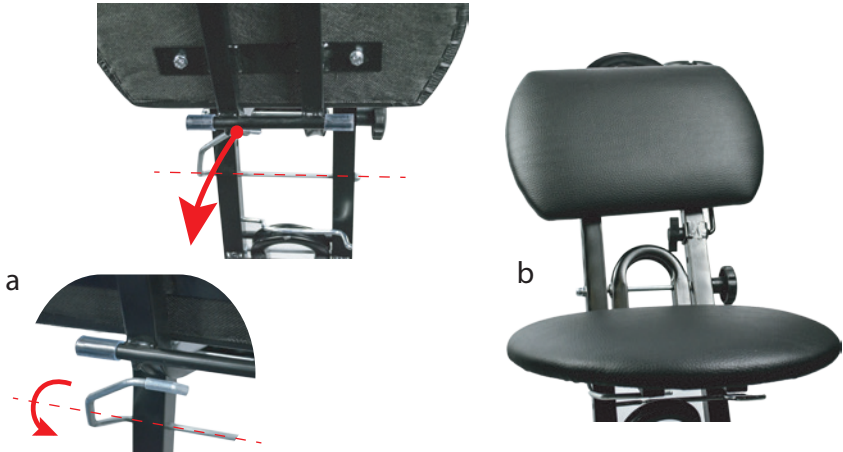

① Release the lock

② Release the lock (2 steps)

③ Release the lock (2 steps)

④

Fix the back seat with the knob (2 steps)

⑤

Fix the hook with the butterfly screw (3 steps)

GPC MANUAL

CHAIR FOR GUITAR PLAYER