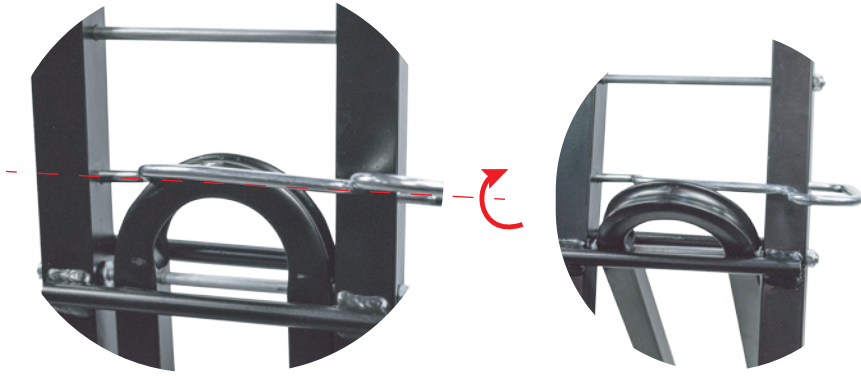

① Release the lock

② Release the lock (2 steps)

③ Release the lock (2 steps)

④

Fix the back seat with the knob (2 steps)

⑤

Fix the hook with the butterfly screw (3 steps)

GPC MANUAL

CHAIR FOR GUITAR PLAYER