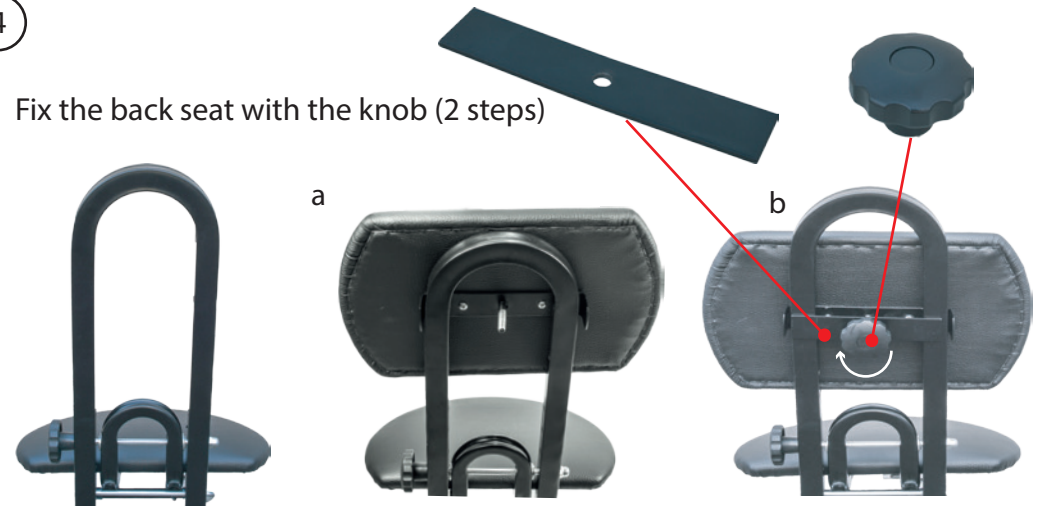

① Release the lock

② Release the lock (2 steps)

③ Release the lock (2 steps)

④

Fix the back seat with the knob (2 steps)

⑤

Fix the hook with the butterfly screw (3 steps)

GPC MANUAL

CHAIR FOR GUITAR PLAYER