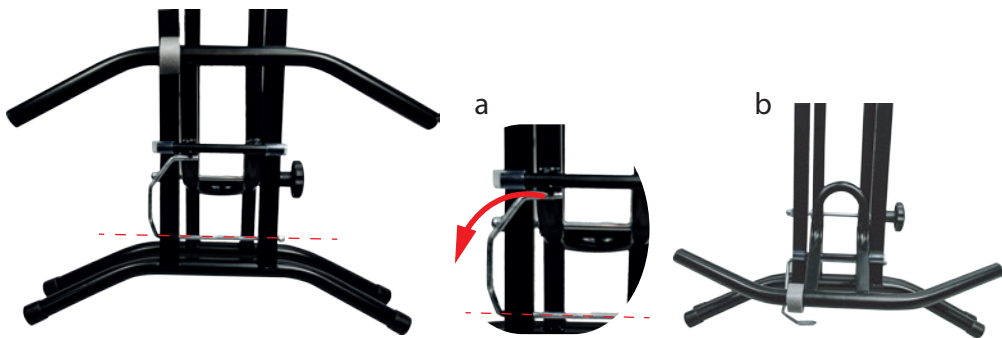

① Release the lock

② Release the lock (2 steps)

③ Release the lock (2 steps)

④

Fix the back seat with the knob (2 steps)

⑤

Fix the hook with the butterfly screw (3 steps)

GPC MANUAL

CHAIR FOR GUITAR PLAYER